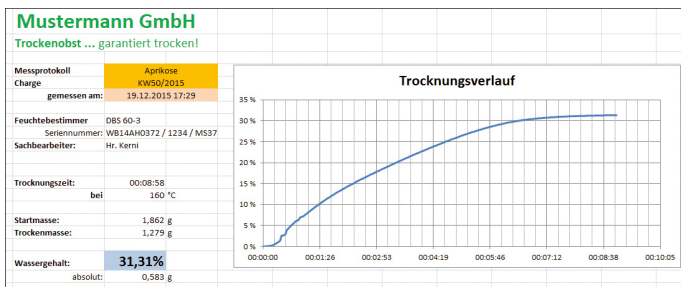

# KERN SCD-4.0-PRO-DL

Logiciel Balance Connection