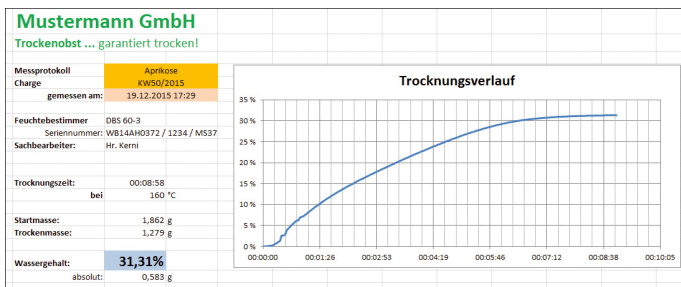

# KERN SCD-4.0-PRO-DL

Software BalanceConnection