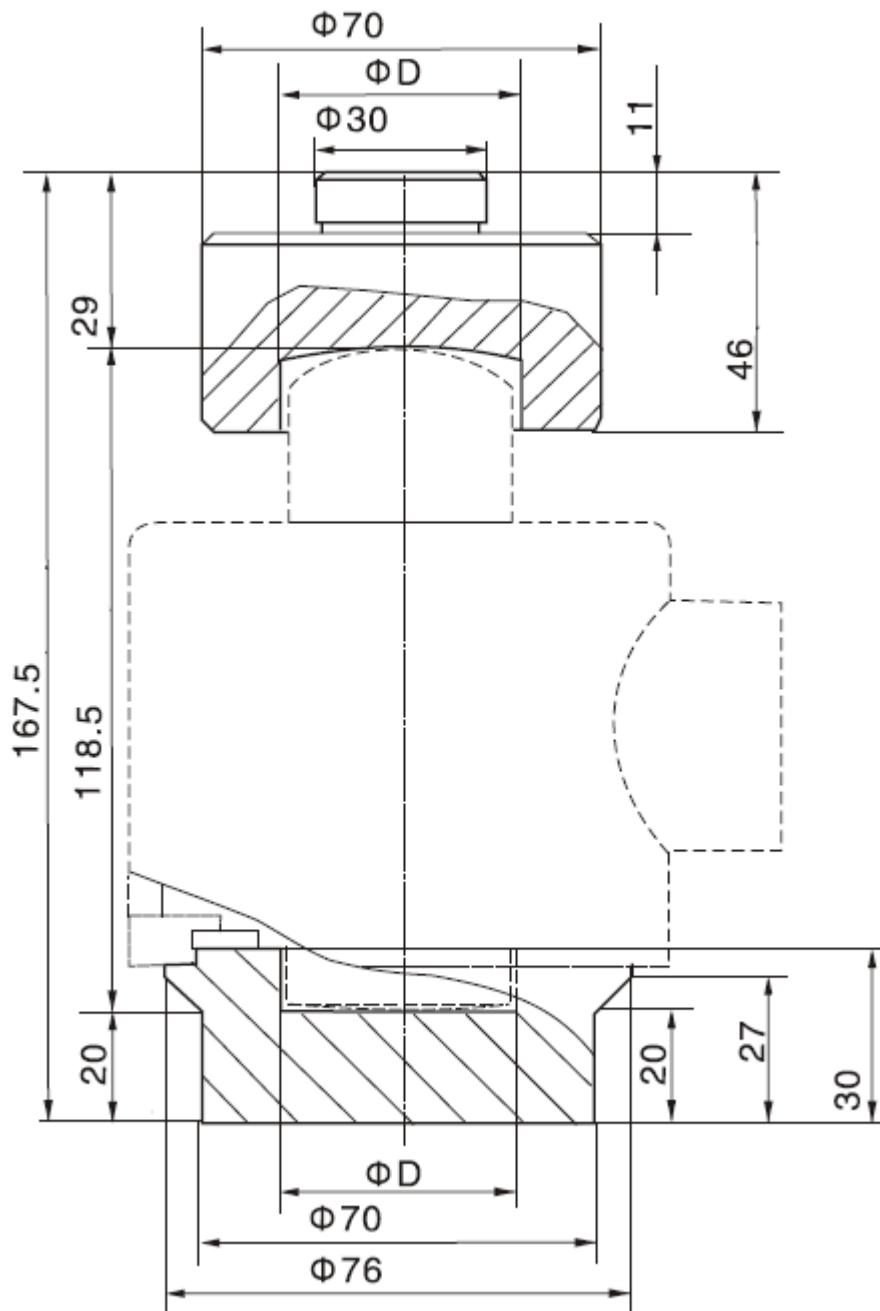

Sauter GmbH

Data sheet rocker support

SAUTER CE P10330 / CE P10350

V. 1.0
01/2019
GB

Illustration with measuring cell
CD P1 (not included)

PROFESSIONAL MEASURING

CE P10330-CE P10350-BA-e-1810

SAUTER CE P10330 / CE P10350

V. 1.0 01/2019

Data sheet rocker support

Summarize:

1	Short discription	3
2	Available Models.....	3
2.1	CE P10330	3
2.2	CE P10350	3
3	Before Use.....	3
4	Dimensions in mm.....	4
5	Certificate of Compliance.....	4

1 Short discription

Stainless steel rocker support vor measuring cell CD P1

2 Available Models

2.1 CE P10330

Suitable for measuring cell CD 10-3P1 und CD 20-3P1

2.2 CE P10350

Suitable for measuring cell CD 40-3P1 und CD 50-3P1

4 Dimensions in mm

Model	Dimension	ΦD
CE P10330		42
CE P10350		52

5 Certificate of Compliance

To have a look at the CE Declaration of Conformity, please click onto the following link:
<https://www.kern-sohn.com/shop/de/Downloads>